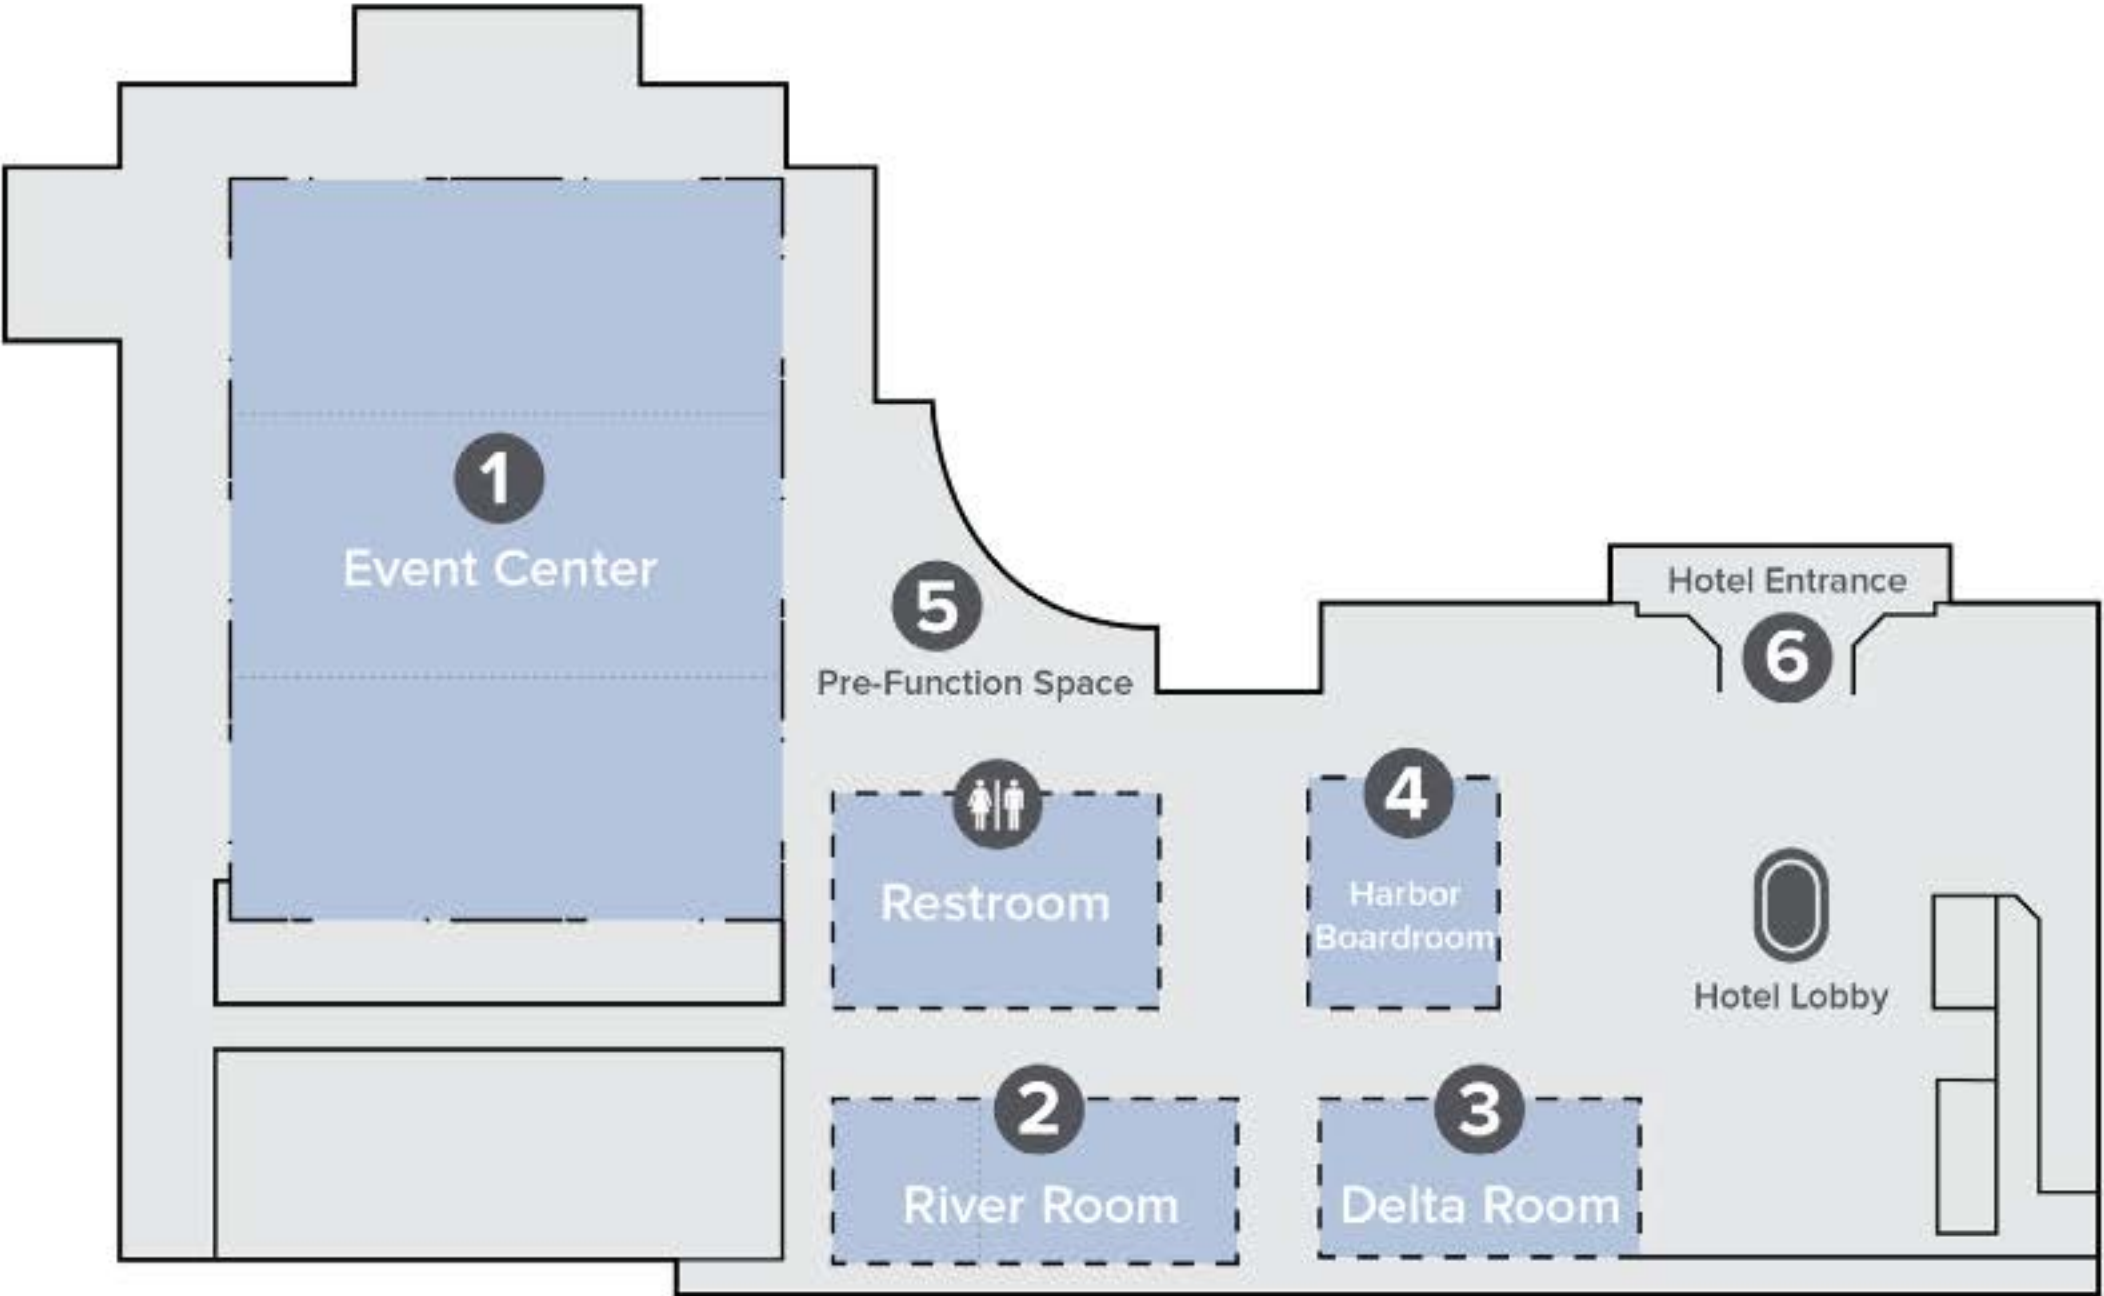

DIAGRAM & KEY

- ① EVENT CENTER
- ② RIVER ROOM
- ③ DELTA ROOM
- ④ HARBOR BOARDROOM
- ⑤ PRE-FUNCTION SPACE
- ⑥ HOTEL ENTRANCE
- 🚻 RESTROOM

\$ Cashier

LR Live! Rewards Club

♂/♀ Restrooms

👤 Hotel Lobby

↑↓ Elevator

🚗 Valet

Opening Summer 2025 Pool

Stairs to Pool

Gift Shop

Hotel Entrance

Main Entrance

THE PRIME RIB

Parking Garage

Elevator to Parking Garage

Event Center

River Room

Delta Room

Registration

RIDOT

東風小神
Luk Fu

High Limit Gaming

Center Bar

\$

LR