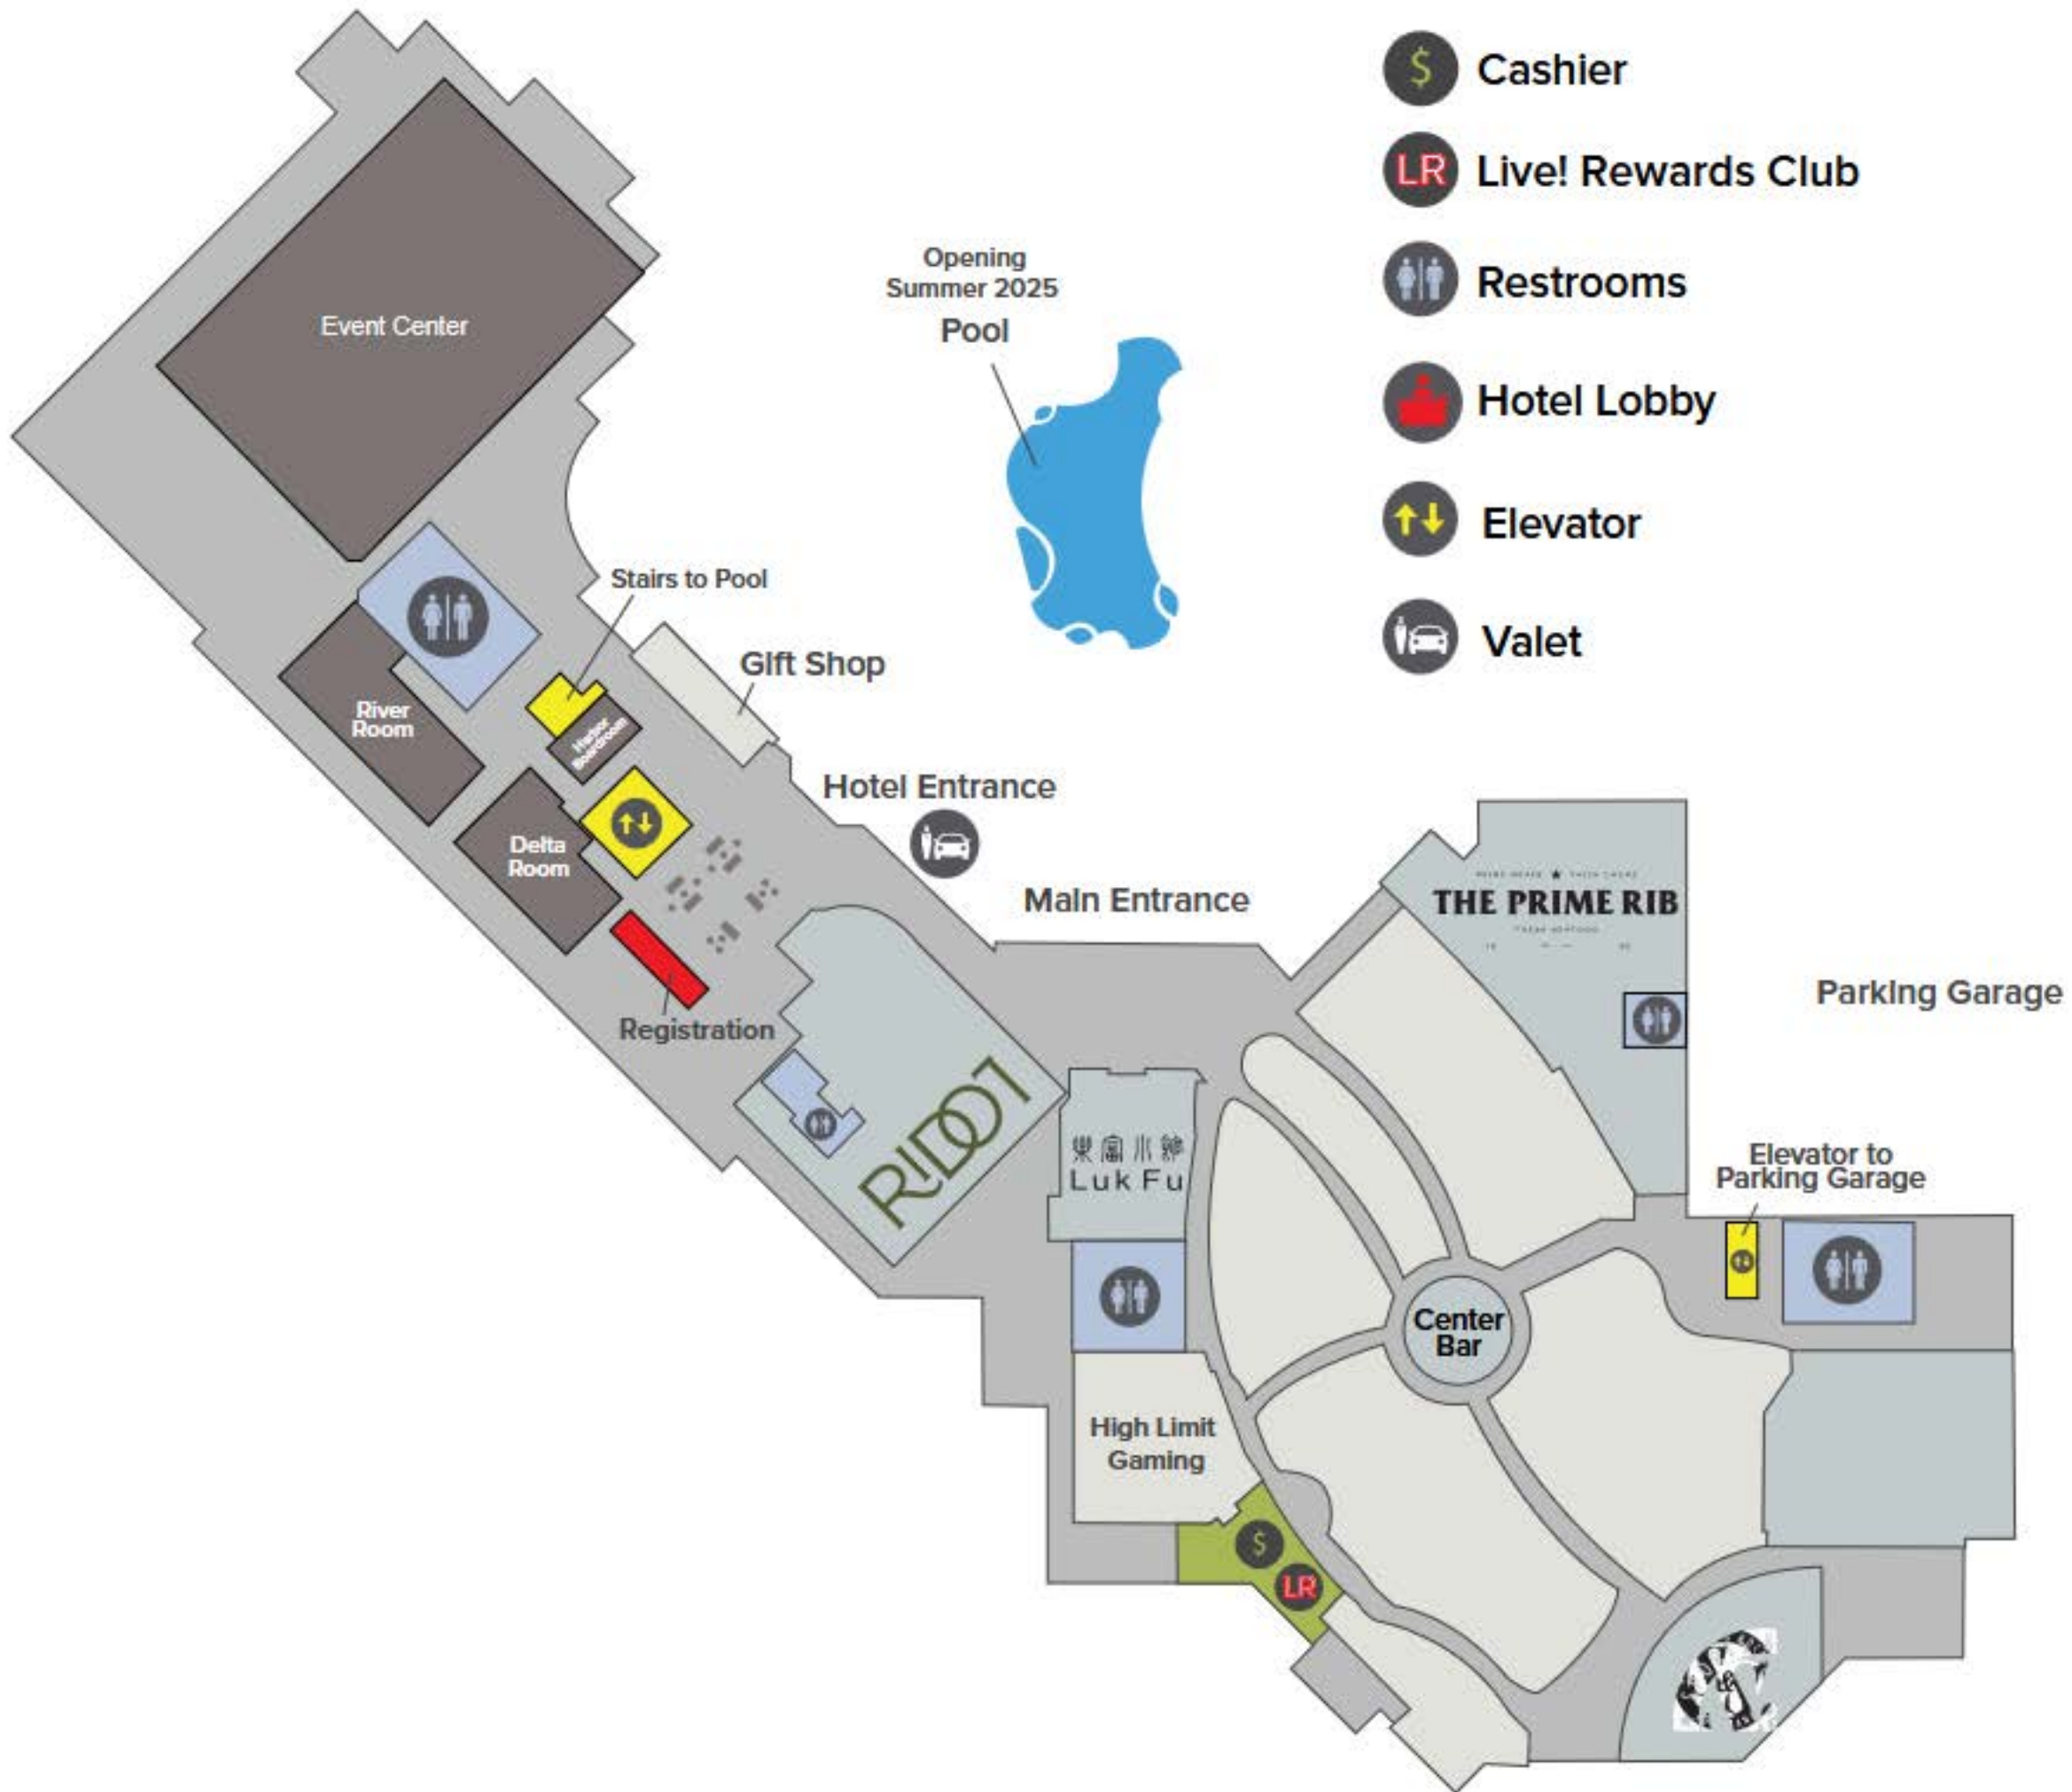

DIAGRAM & KEY

- ① EVENT CENTER
- ② RIVER ROOM
- ③ DELTA ROOM
- ④ HARBOR BOARDROOM
- ⑤ PRE-FUNCTION SPACE
- ⑥ HOTEL ENTRANCE
- 🚻 RESTROOM

\$ Cashier

LR Live! Rewards Club

♂/♀ Restrooms

👤 Hotel Lobby

↑↓ Elevator

🚗 Valet

Opening Summer 2025 Pool

Stairs to Pool

Gift Shop

Hotel Entrance

Main Entrance

THE PRIME RIB

Parking Garage

Elevator to Parking Garage

Event Center

River Room

Delta Room

Registration

RIDOT

東風小神
Luk Fu

High Limit Gaming

Center Bar

\$

LR